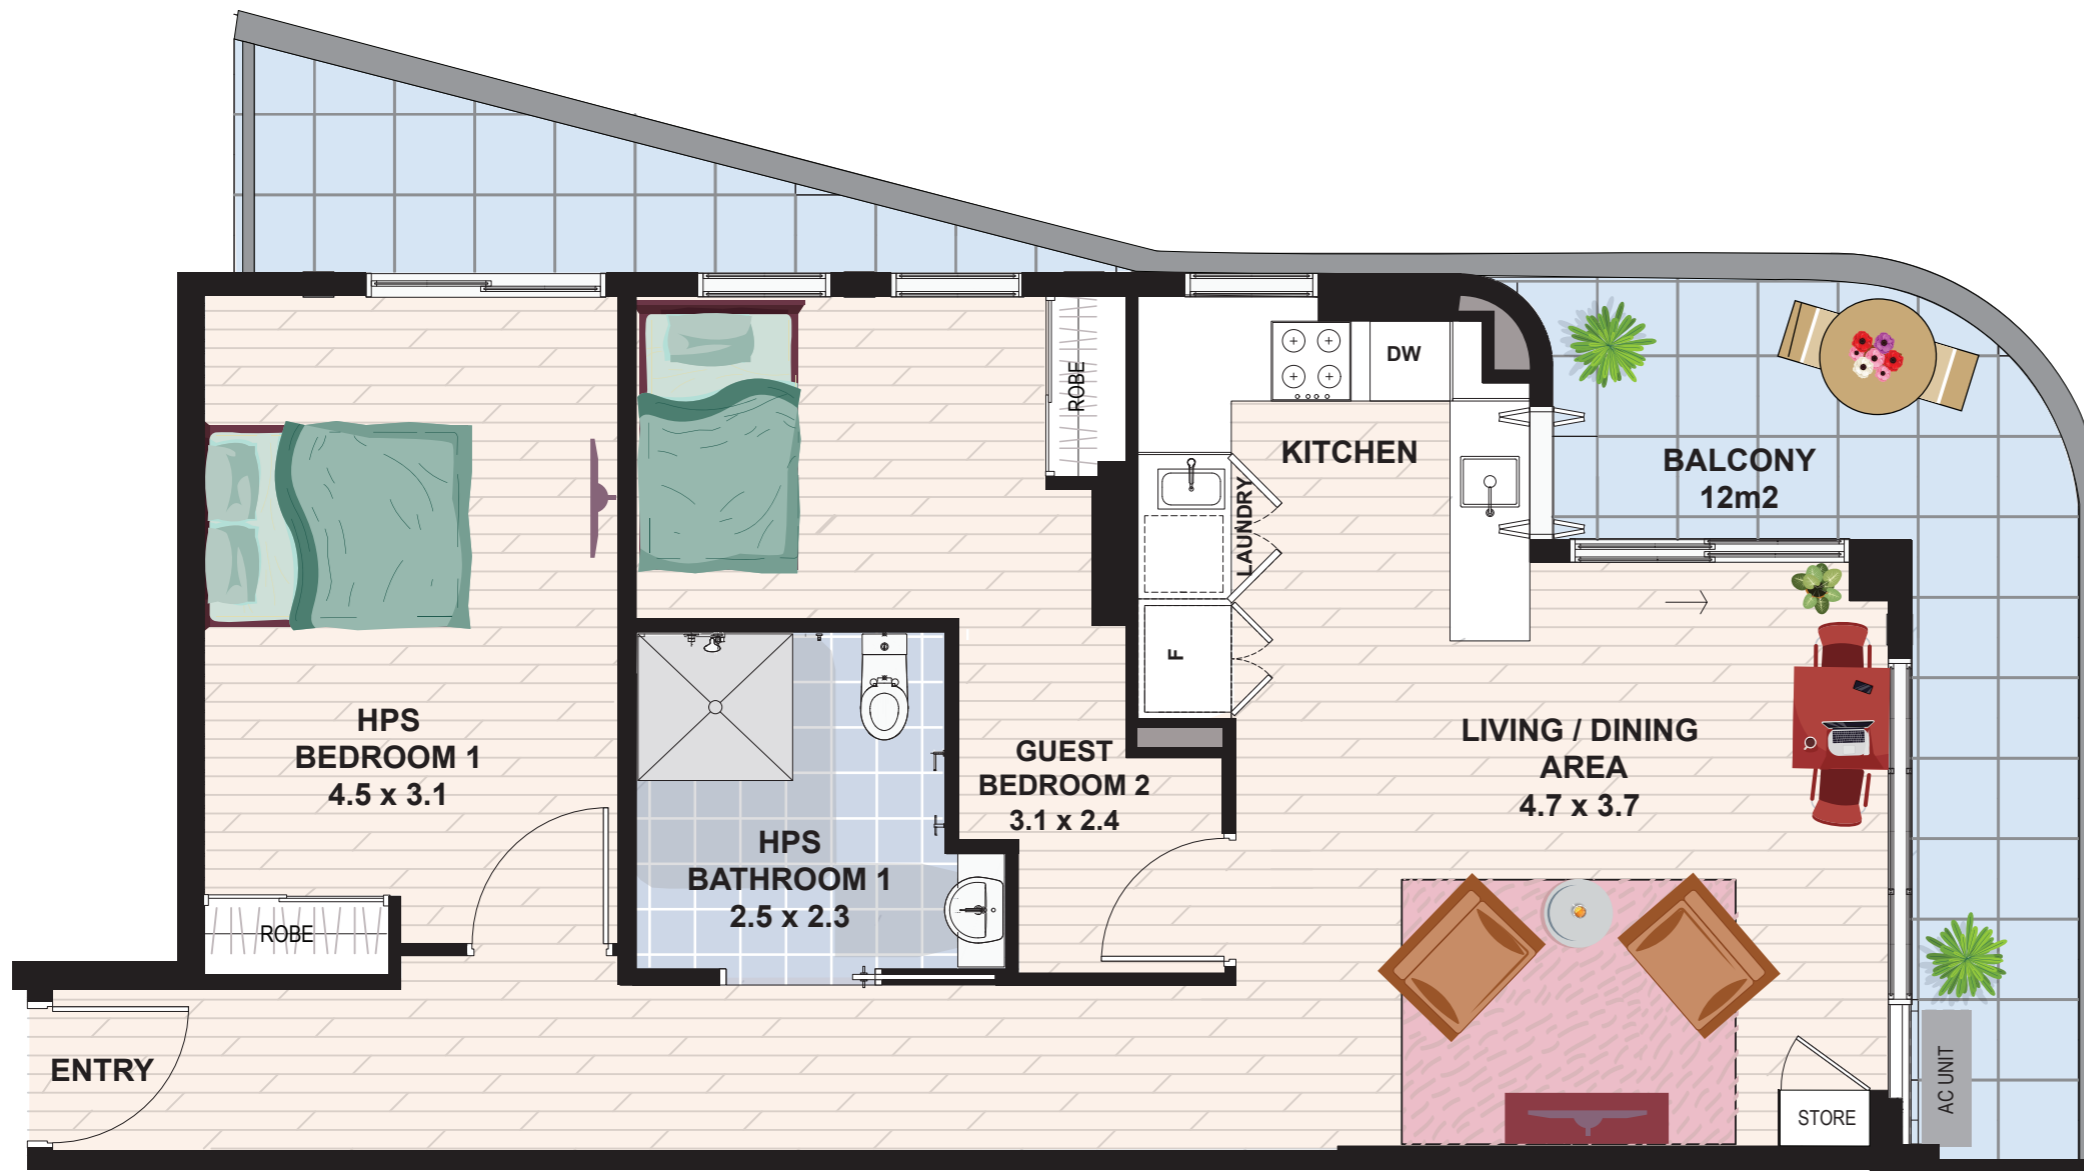

**THE WAVE ,
376 Princess Highway
ROCKDALE, NSW 2216**

TYPE 01

Internal Area 77m²

External Area 12m²

TOTAL AREA 89m²

NOTE: DESIGNS SUBJECT TO CHANGE

**IMPROVED
LIVEABILITY**

enliven HOUSING