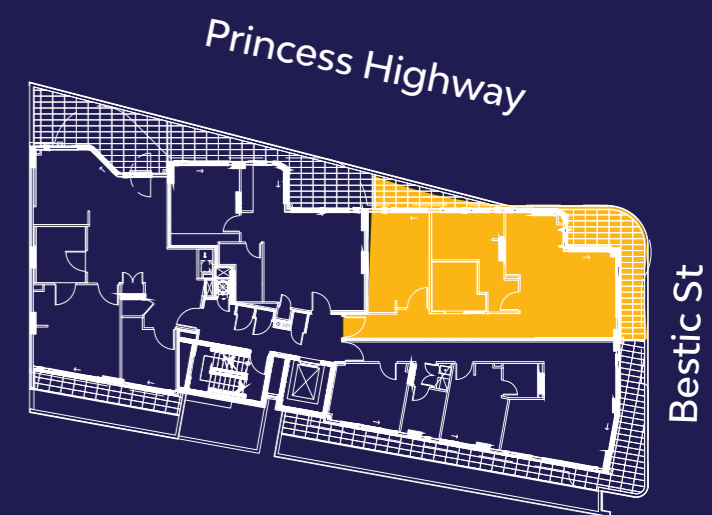

**THE WAVE ,
376 Princess Highway
ROCKDALE, NSW 2216**

TYPE 01

Internal Area 77m²

External Area 12m²

TOTAL AREA 89m²

NOTE: DESIGNS SUBJECT TO CHANGE

**IMPROVED
LIVEABILITY**

enliven HOUSING