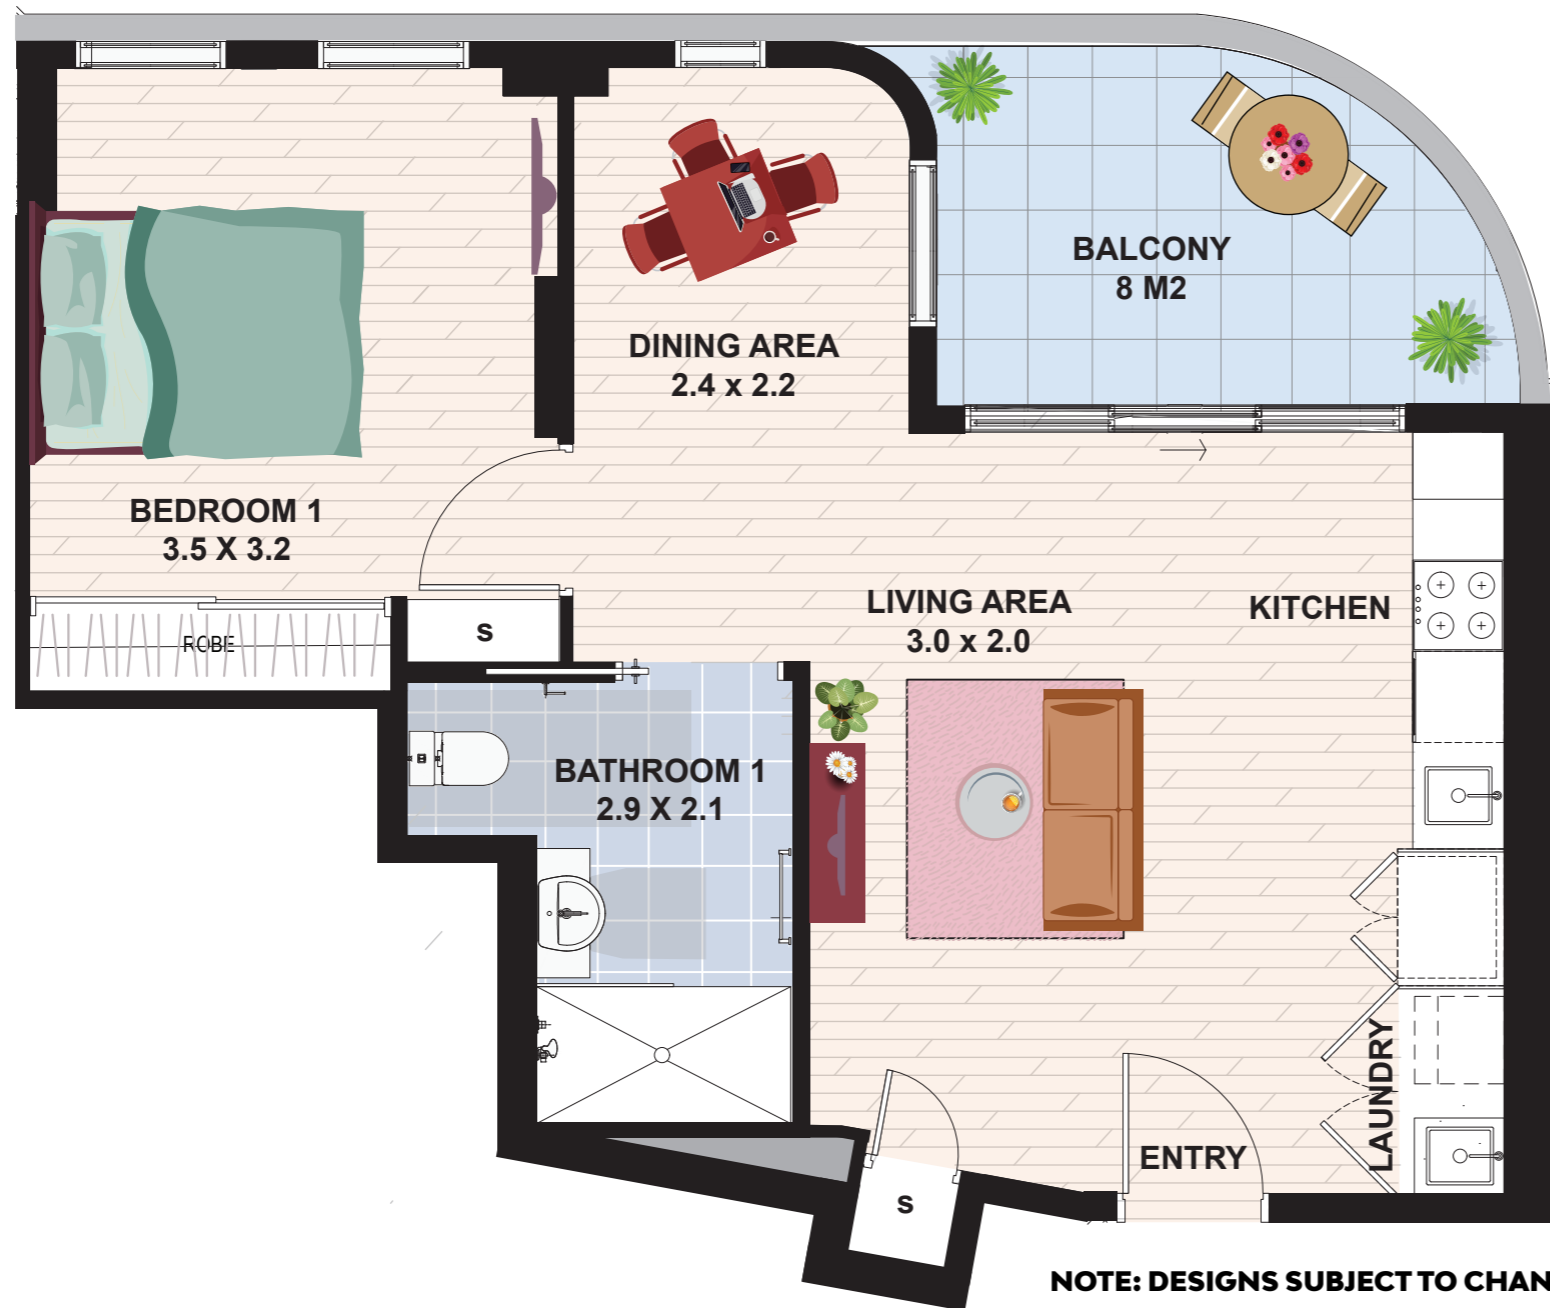

**THE WAVE,
376 Princess Highway
ROCKDALE, NSW 2216**

TYPE 03

Internal Area 52m²

External Area 8m²

TOTAL AREA 60 m²

**IMPROVED
LIVEABILITY**

enliven HOUSING

Enquiries 1300 ENLIVEN
enlivenhousing.com.au