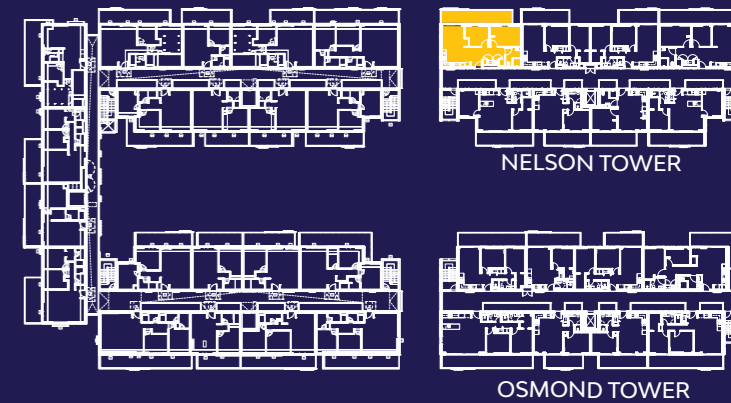

**NORWOOD GREEN
NELSON TOWER
100 Magill Road,
NORWOOD SA 5067**

TYPE 01

Internal Area 85m²

External Area 24m²

TOTAL AREA 109m²

Magill Road

NOTE: DESIGNS SUBJECT TO CHANGE

**IMPROVED
LIVEABILITY**