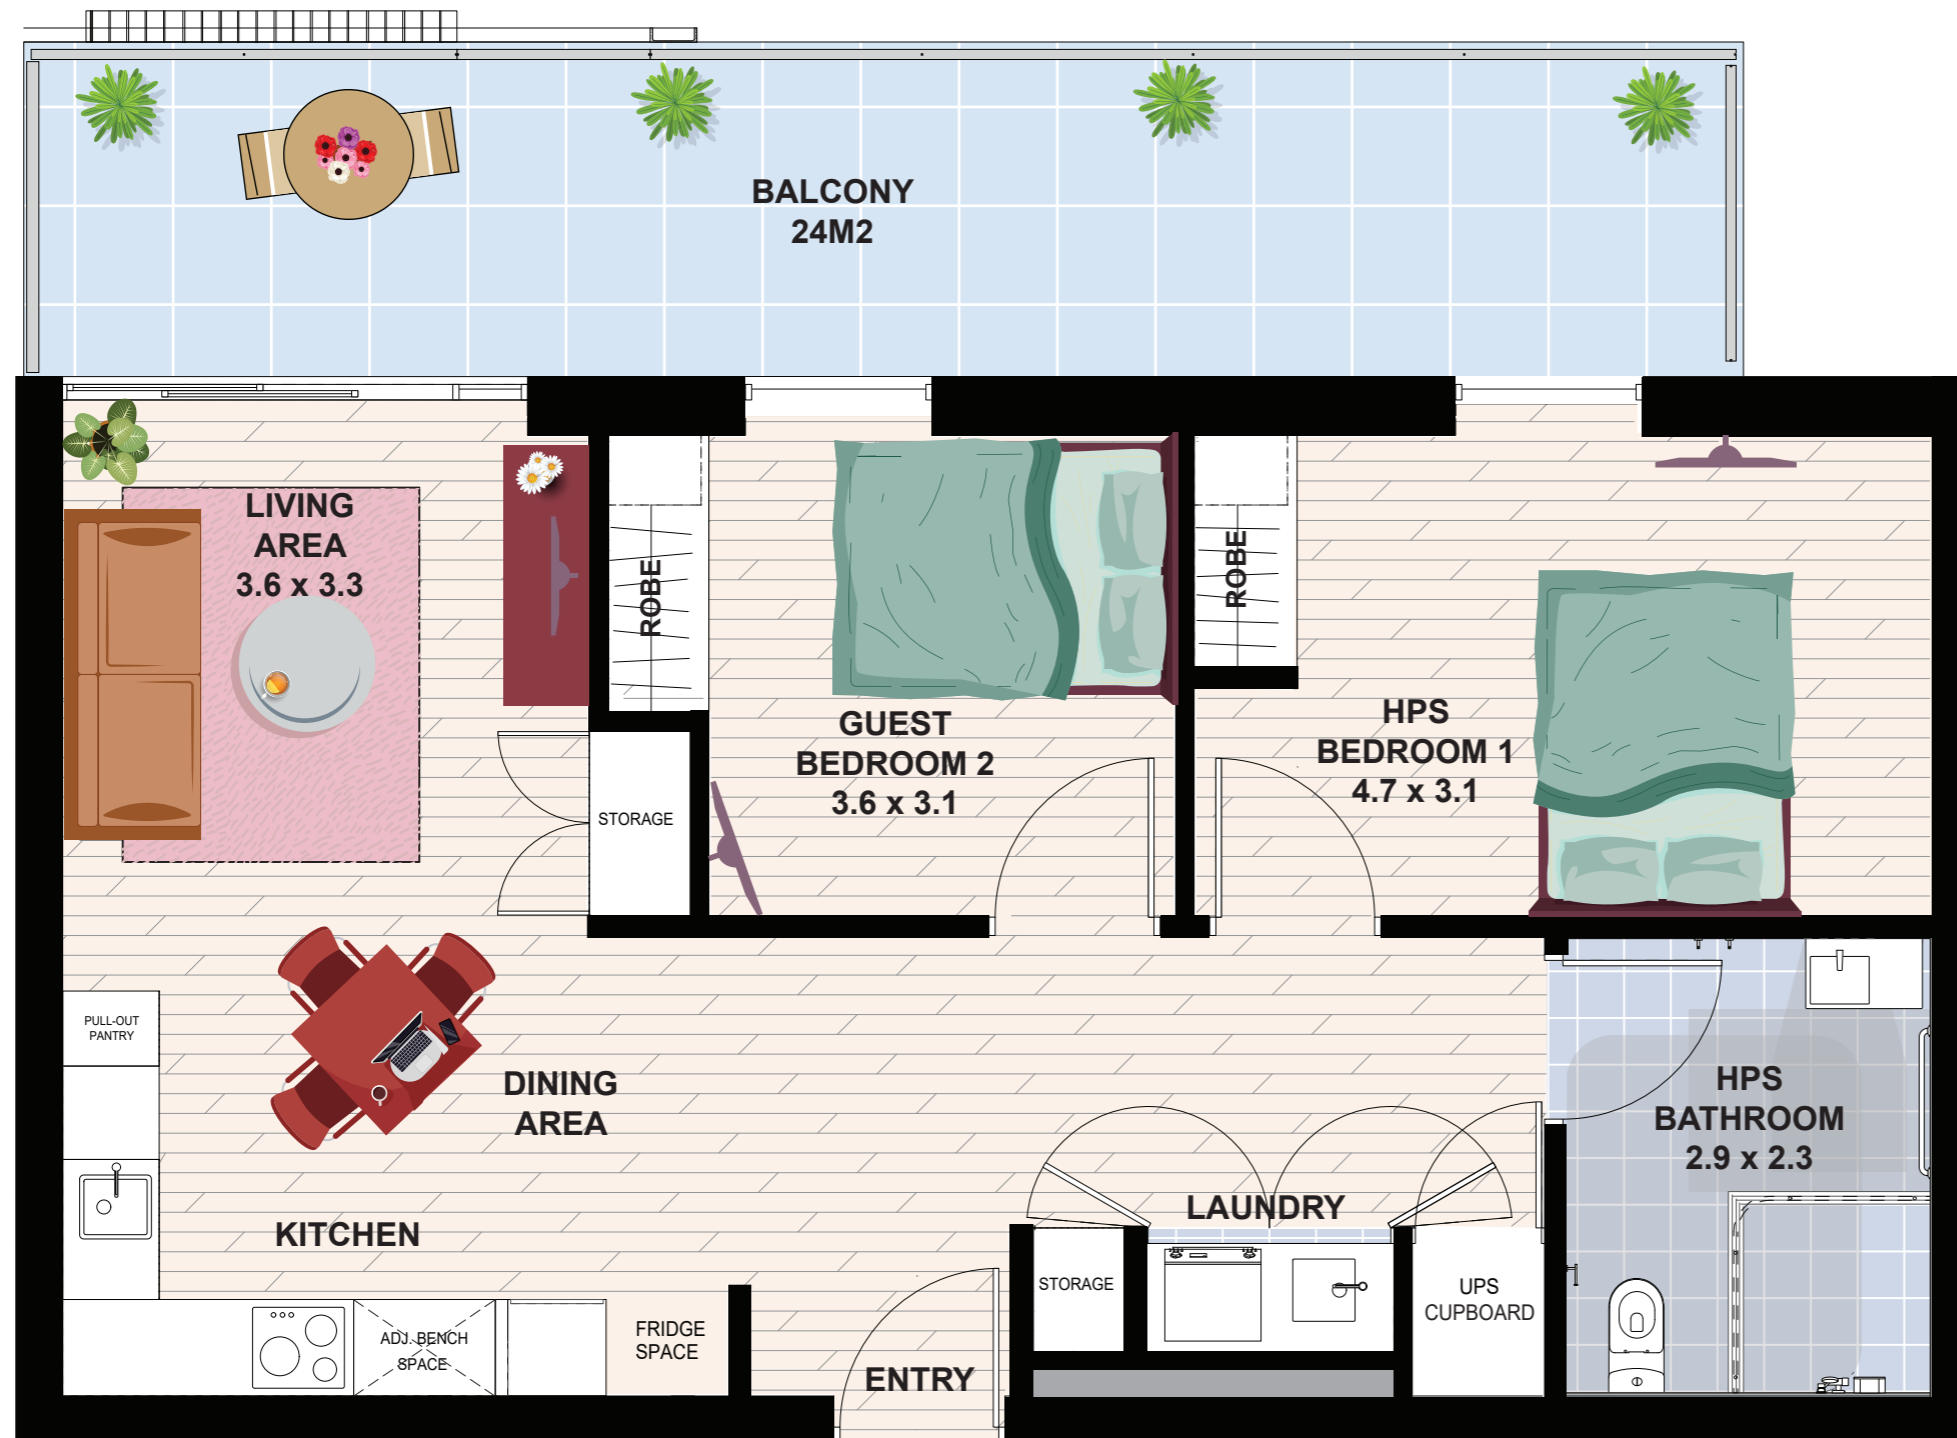

**NORWOOD GREEN
NELSON TOWER
100 Magill Road,
NORWOOD SA 5067**

TYPE 01

Internal Area 85m²

External Area 24m²

TOTAL AREA 109m²

Magill Road

NOTE: DESIGNS SUBJECT TO CHANGE

**IMPROVED
LIVEABILITY**