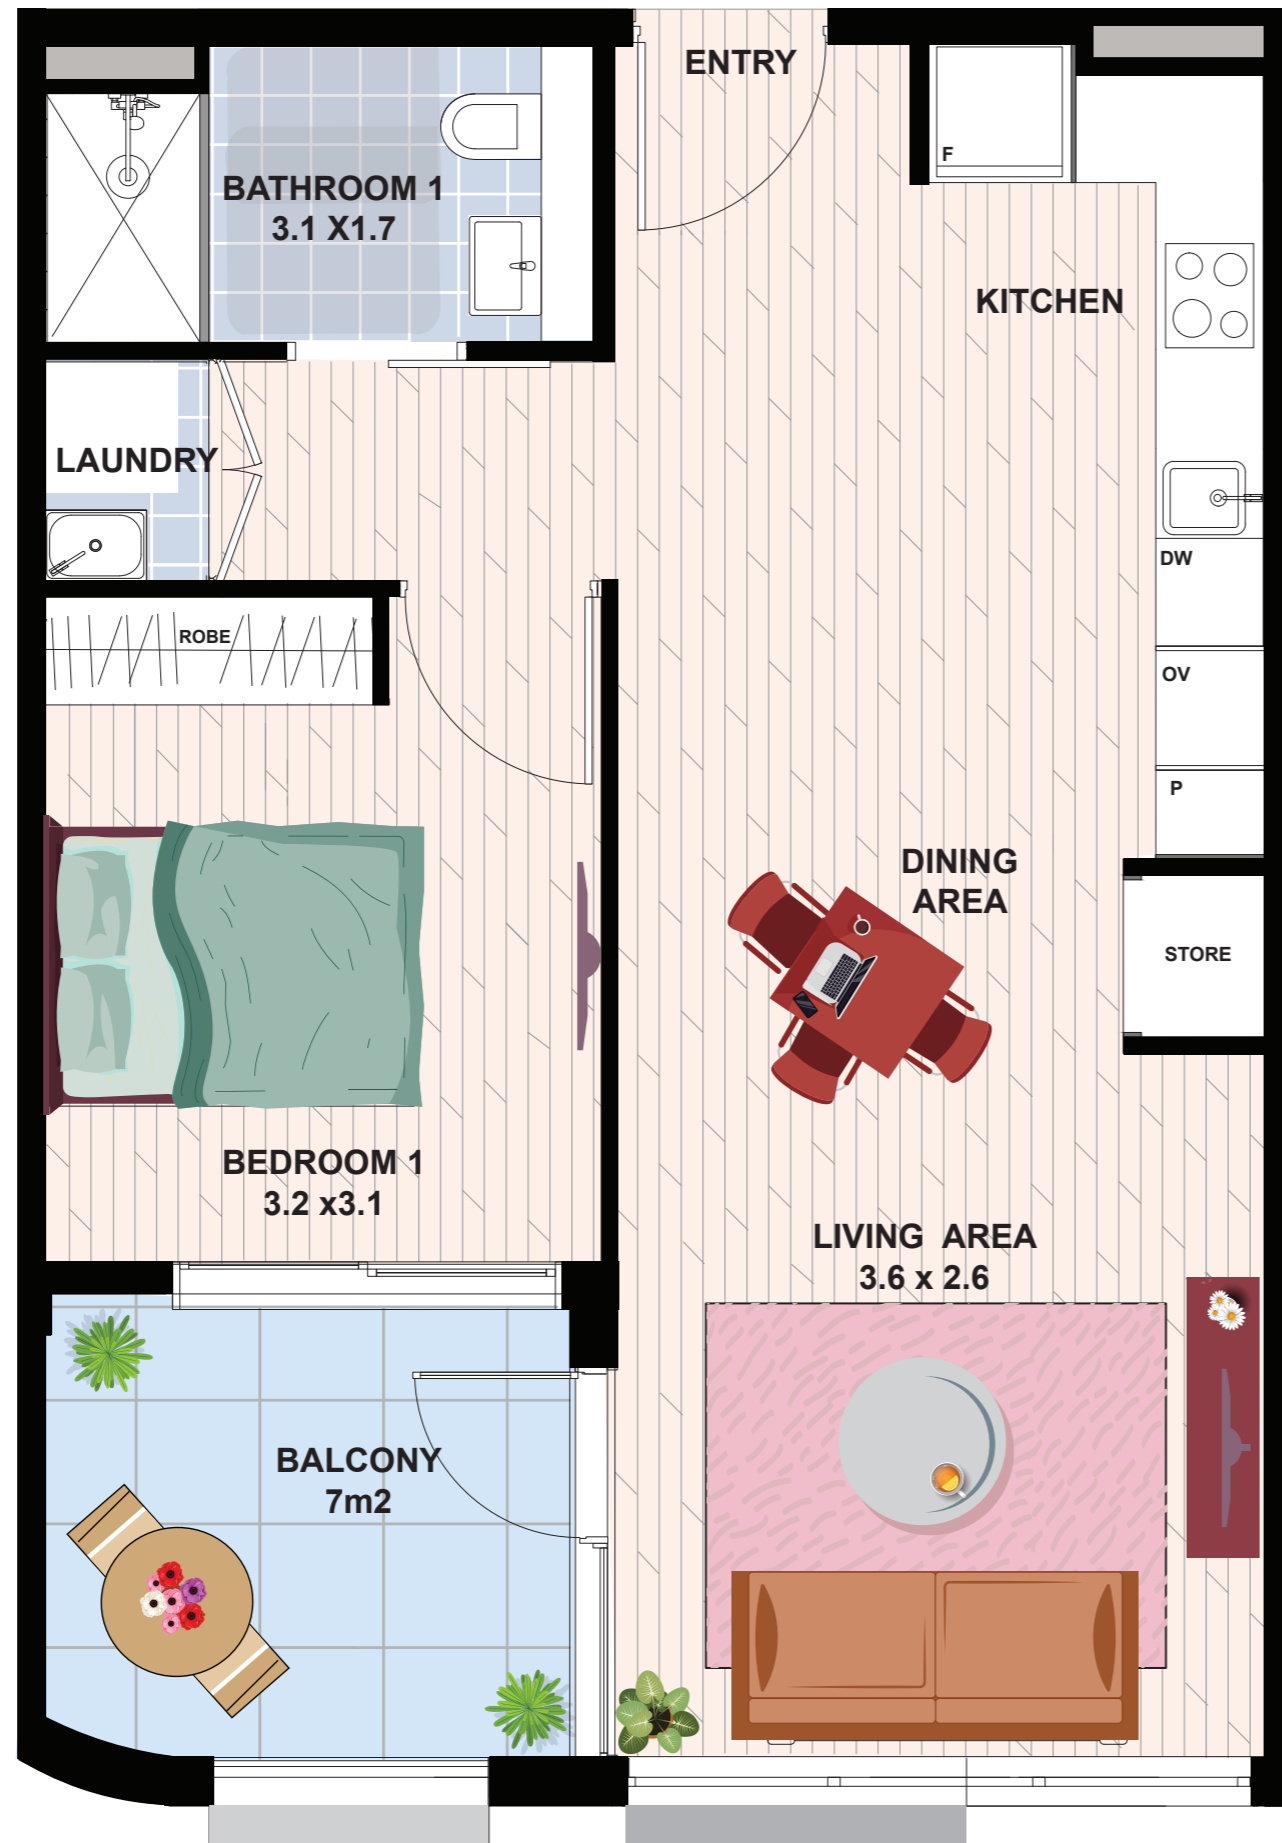

**THE HENRY,
91 Lord Sheffield Circuit
PENRITH NSW**

TYPE 03

Internal Area 56m²

External Area 7m²

TOTAL AREA 63m²

Lord Sheffield Circuit

NOTE: DESIGNS SUBJECT TO CHANGE

**IMPROVED
LIVEABILITY**