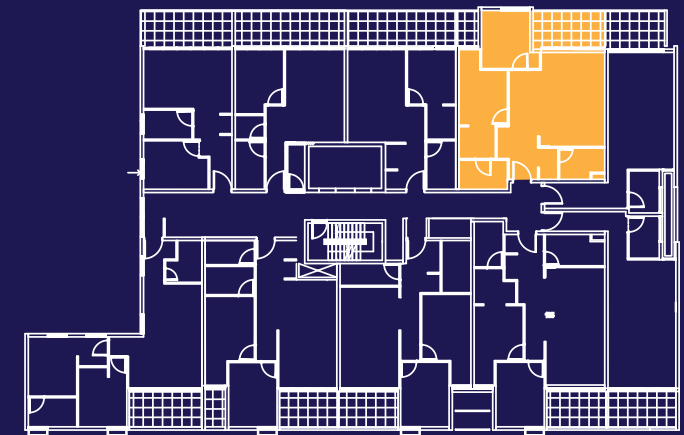

OAK ON HIGH
67 - 69 High Street,
PRESTON VIC 3072

TYPE 01

Internal Area 79m²

External Area 10m²

TOTAL AREA 89m²

High Street

NOTE: DESIGNS SUBJECT TO CHANGE

IMPROVED LIVEABILITY