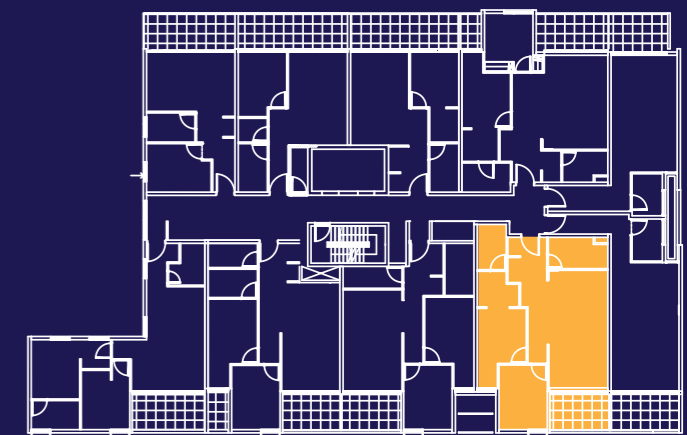

**OAK ON HIGH**  
67 - 69 High Street,  
PRESTON VIC 3072

## TYPE 02

Internal Area 78m<sup>2</sup>

External Area 8m<sup>2</sup>

**TOTAL AREA 86m<sup>2</sup>**

**IMPROVED  
LIVEABILITY**

**FULLY  
ACCESSIBLE**

**HIGH PHYSICAL  
SUPPORT**

**enliven** HOUSING