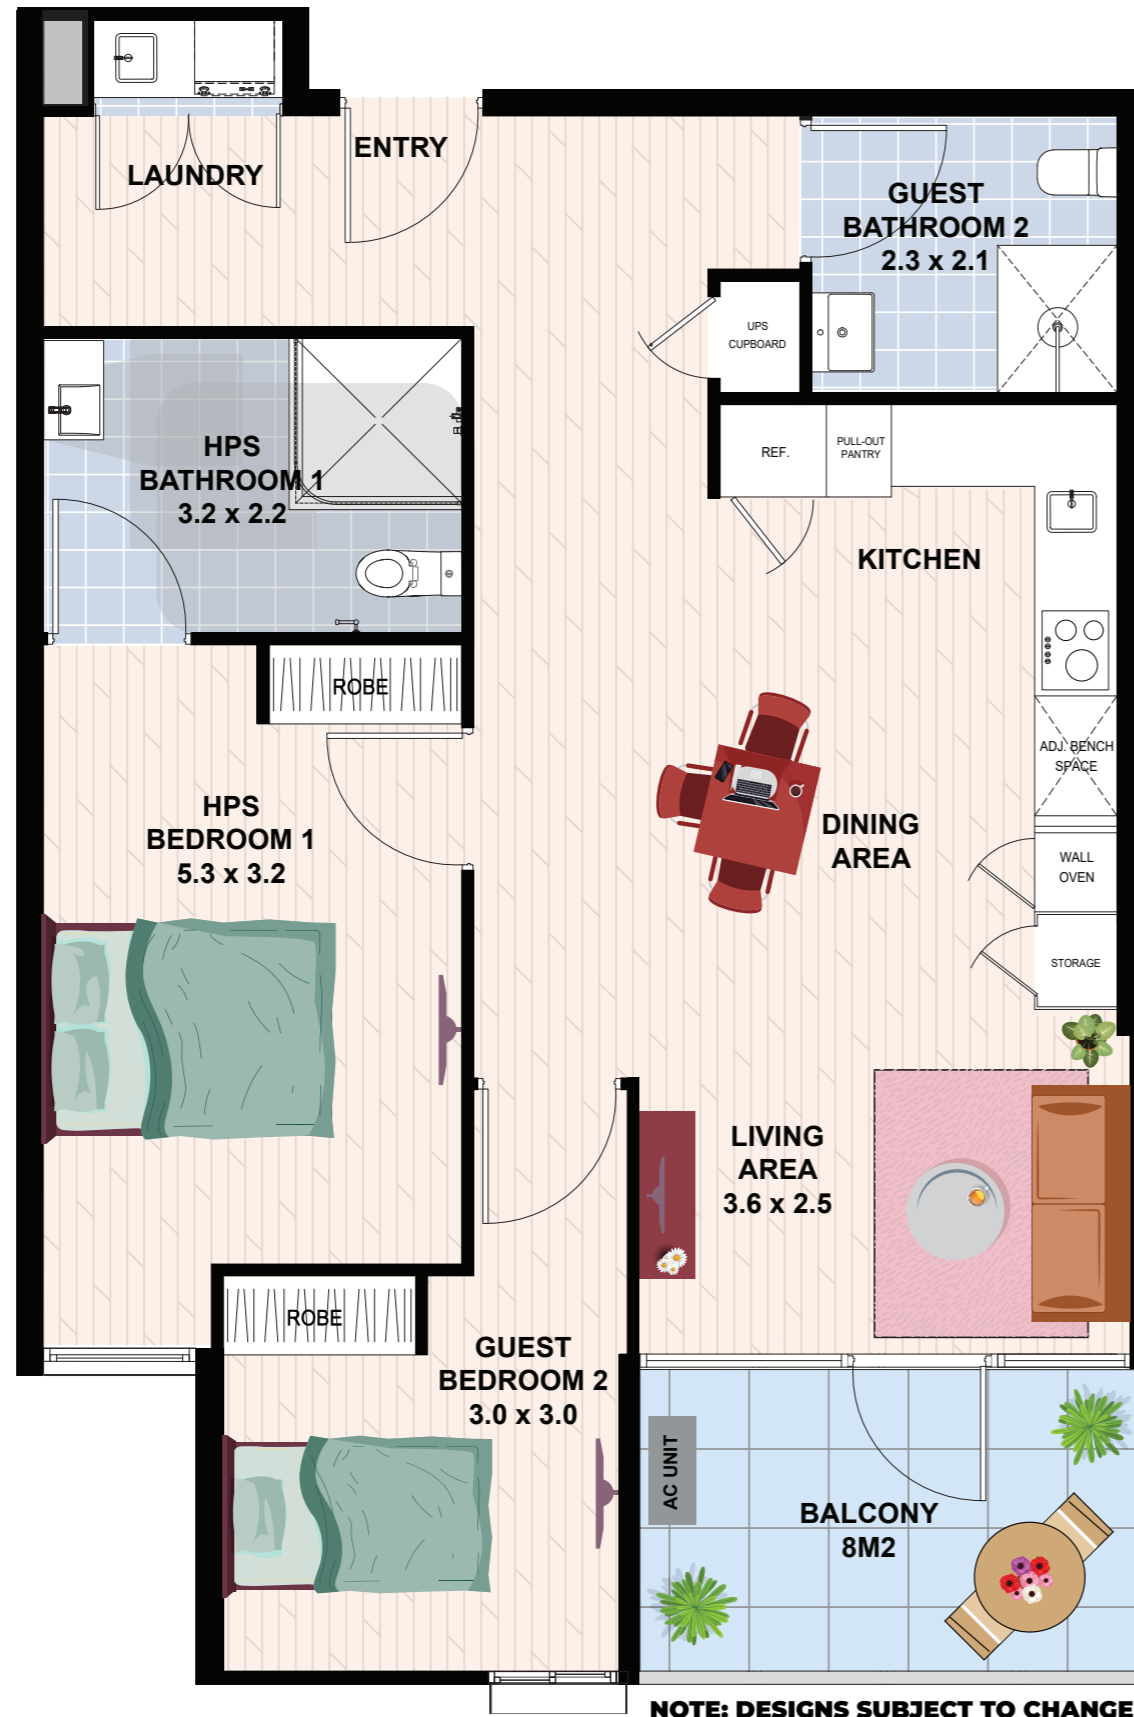

**OAK ON HIGH**  
67 - 69 High Street,  
PRESTON VIC 3072

## TYPE 02

Internal Area 78m<sup>2</sup>

External Area 8m<sup>2</sup>

**TOTAL AREA 86m<sup>2</sup>**

**IMPROVED  
LIVEABILITY**

**FULLY  
ACCESSIBLE**

**HIGH PHYSICAL  
SUPPORT**

**enliven** HOUSING