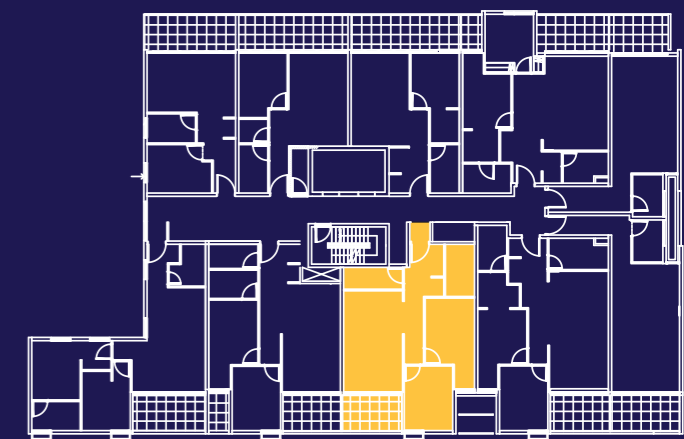

OAK ON HIGH
67 - 69 High Street,
PRESTON VIC 3072

TYPE 03

Internal Area 80m²

External Area 8m²

TOTAL AREA 88m²

High Street

**IMPROVED
LIVEABILITY**

**FULLY
ACCESSIBLE**