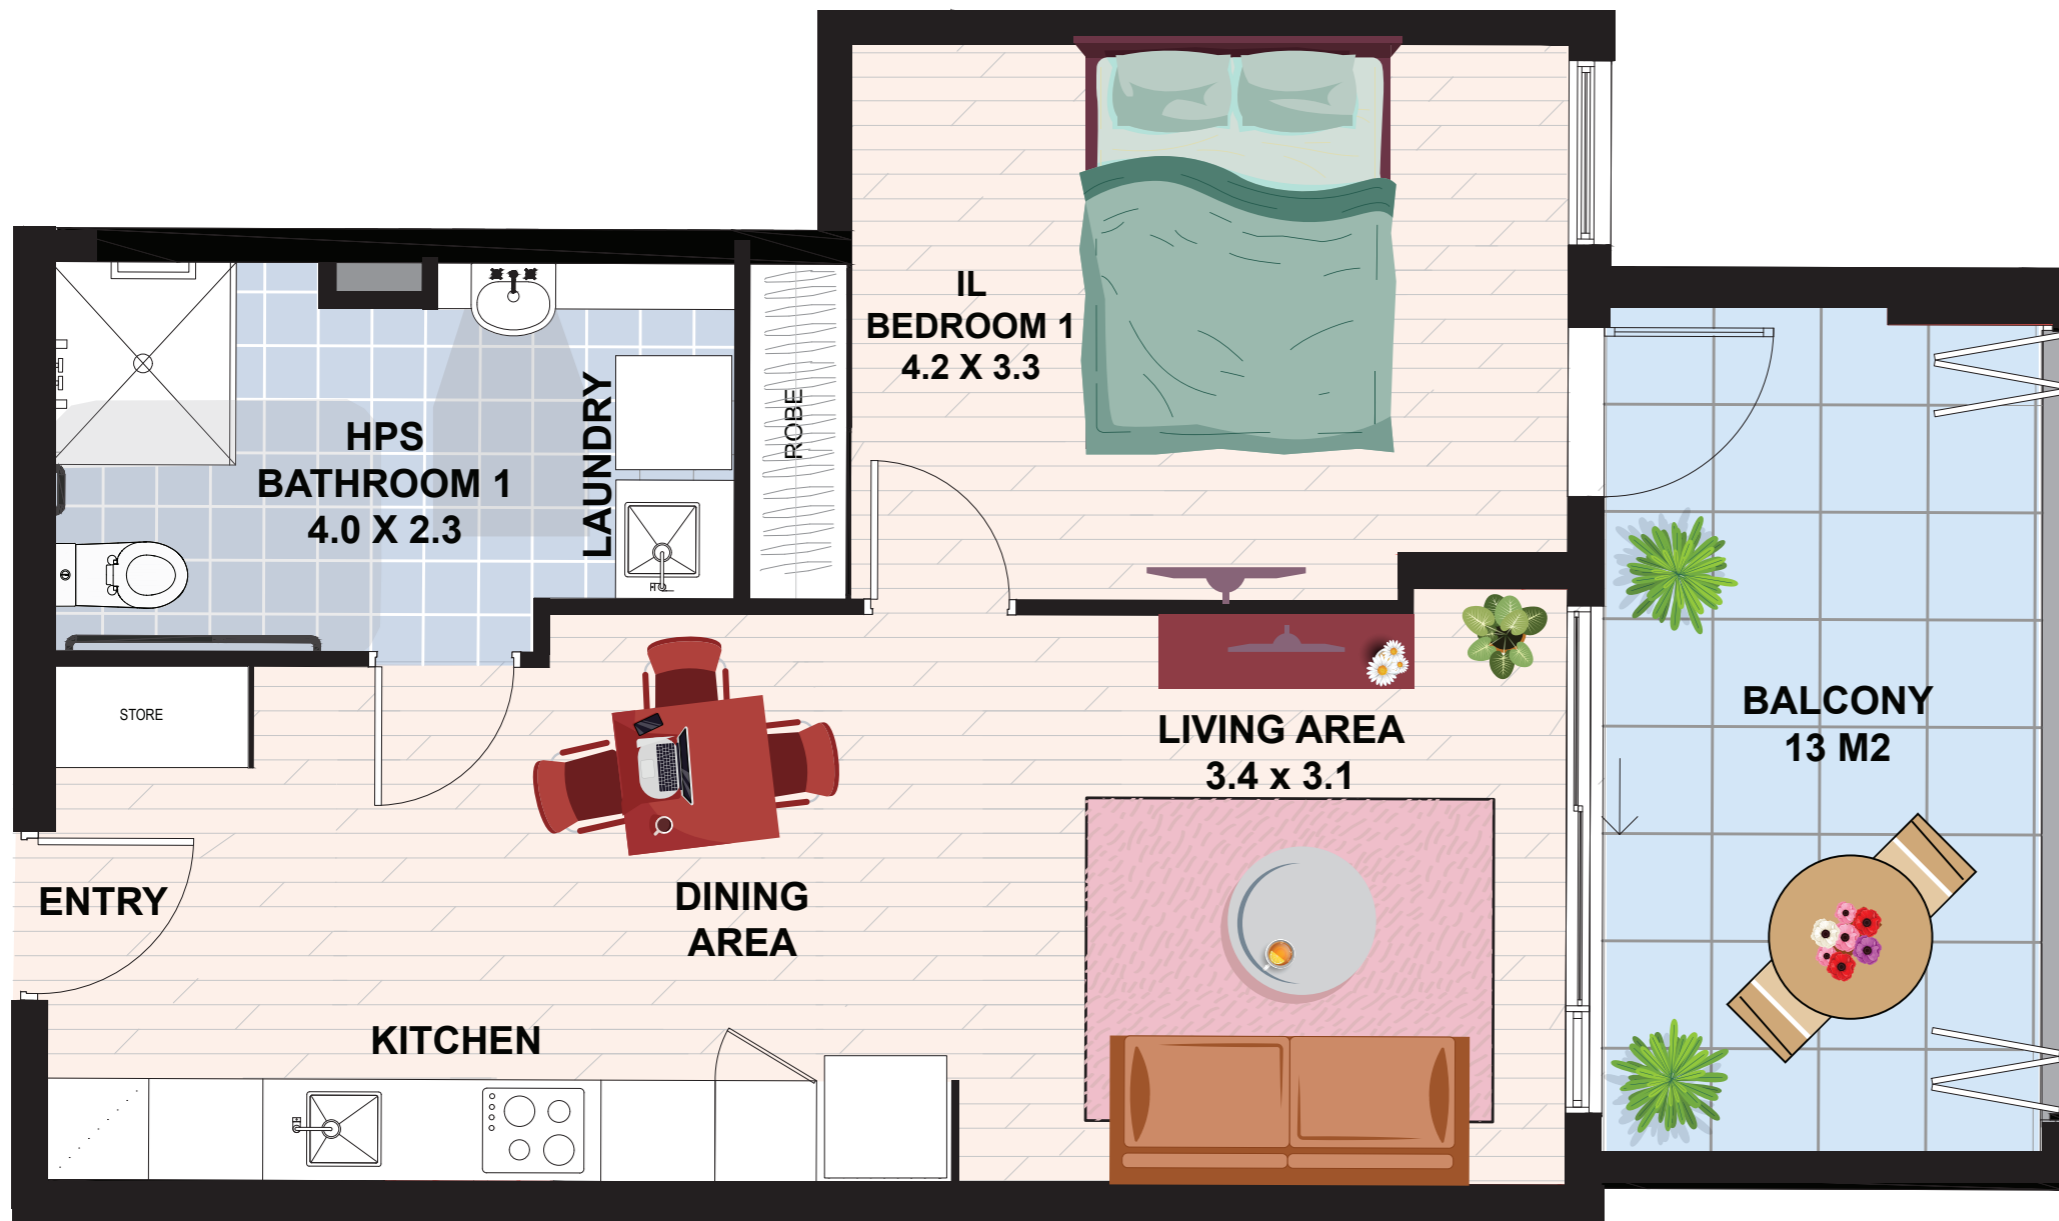

THE PALAIS
371 Rocky Point Road
SANS SOUCI, NSW 2219

TYPE 04

Internal Area 54m²

External Area 13m²

TOTAL AREA 67m²

NOTE: DESIGNS SUBJECT TO CHANGE

Bonney Street

**IMPROVED
LIVEABILITY**