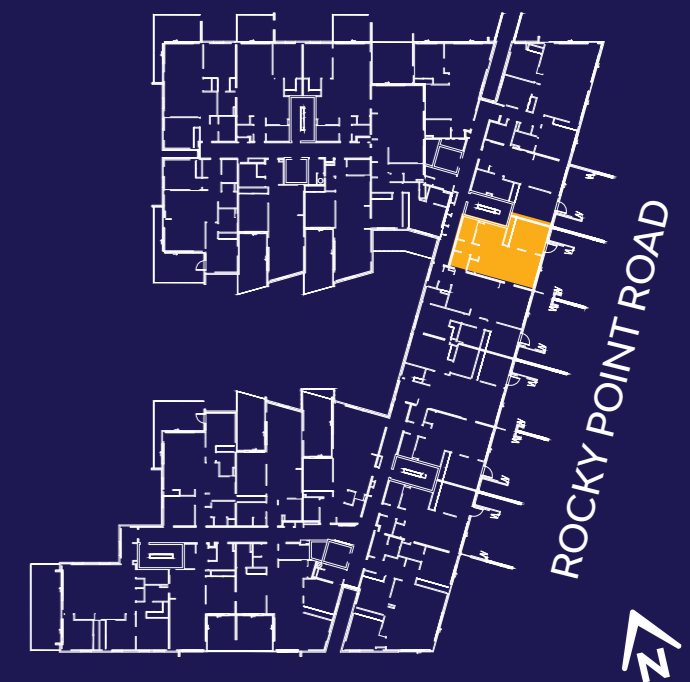

THE PALAIS
371 Rocky Point Road
SANS SOUCI, NSW 2219

TYPE 04

Internal Area 54m²

External Area 13m²

TOTAL AREA 67m²

NOTE: DESIGNS SUBJECT TO CHANGE

Bonney Street

**IMPROVED
LIVEABILITY**