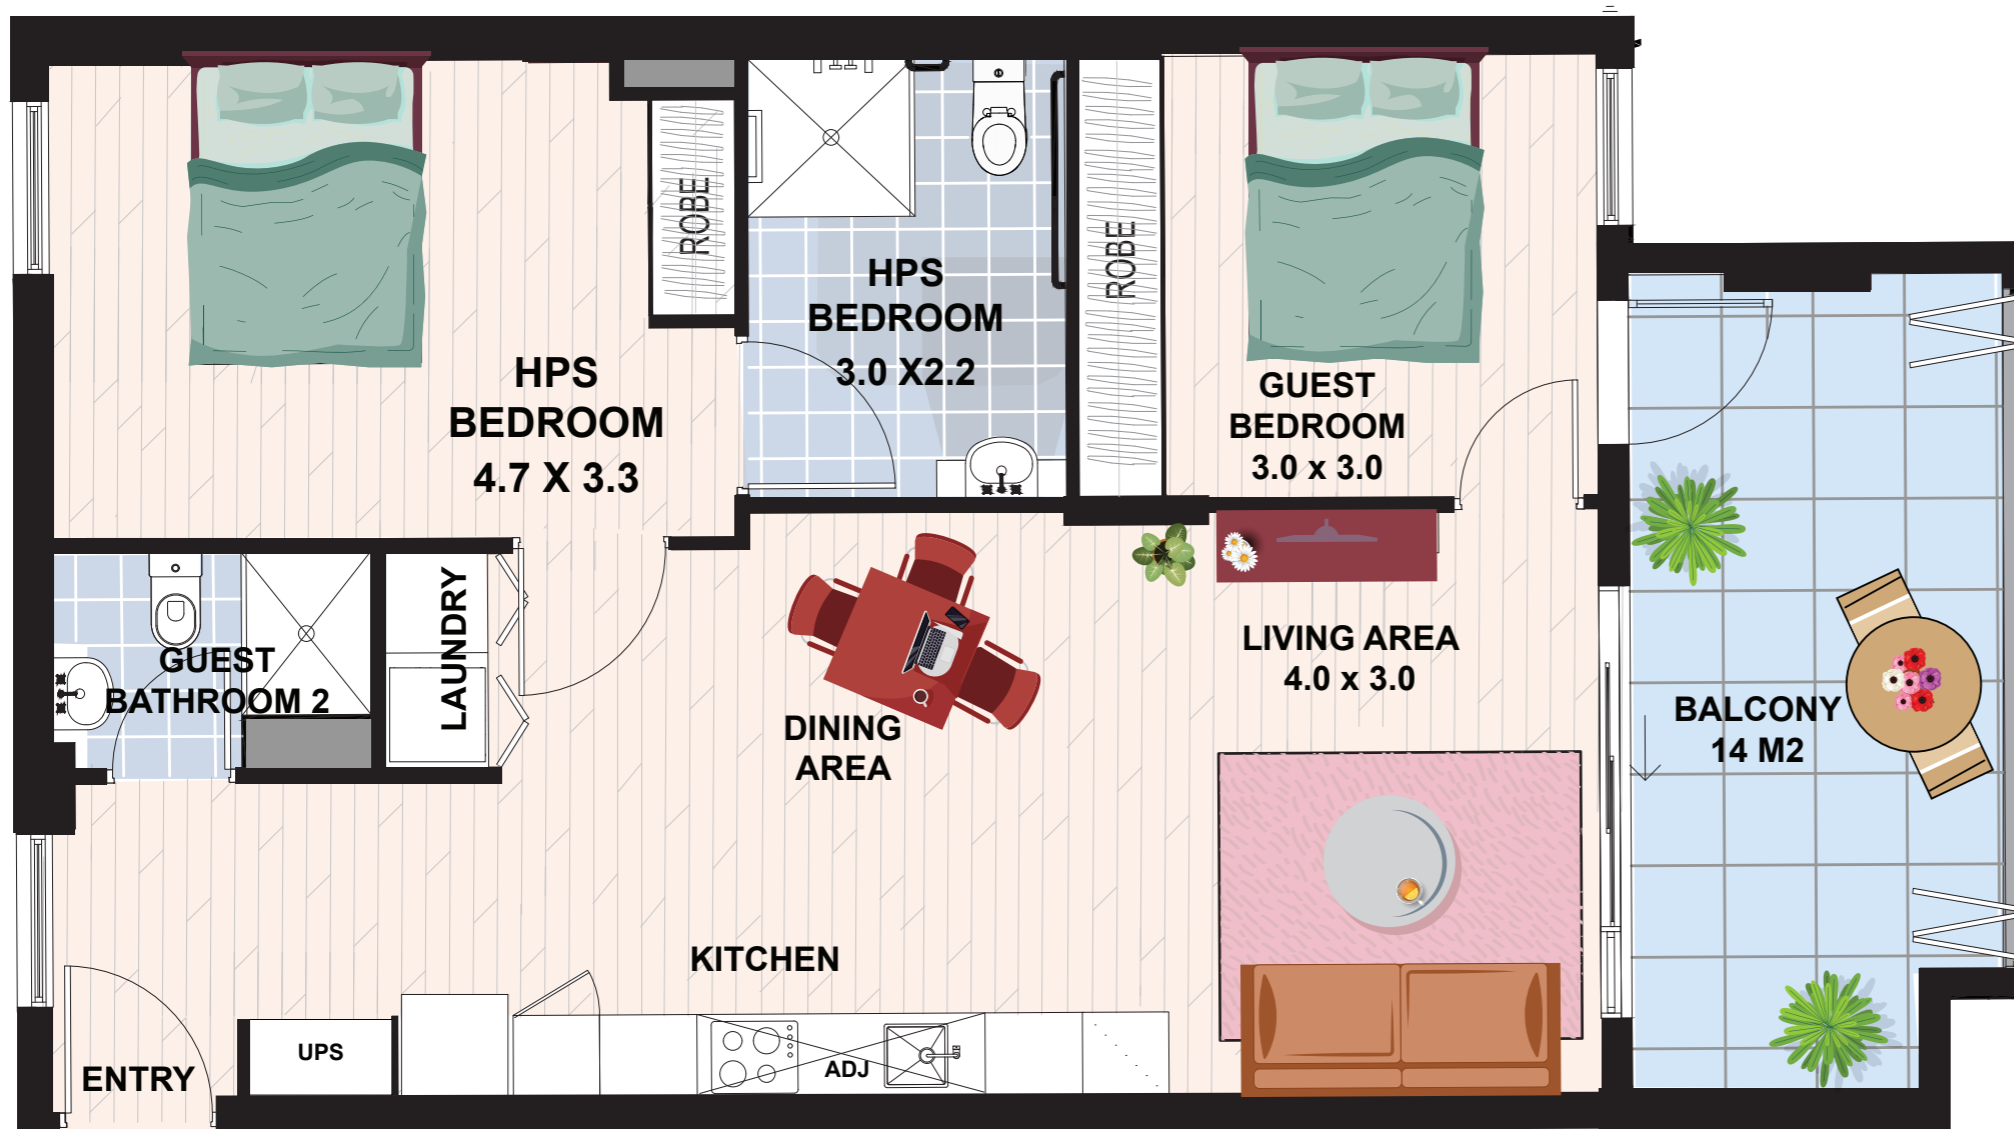

**THE PALAIS**  
**371 Rocky Point Road**  
**SANS SOUCI, NSW 2219**

## TYPE 05

Internal Area 77m<sup>2</sup>

External Area 14m<sup>2</sup>

**TOTAL AREA 91m<sup>2</sup>**

**NOTE: DESIGNS SUBJECT TO CHANGE**

Bonney Street

**IMPROVED  
LIVEABILITY**

**FULLY  
ACCESSIBLE**