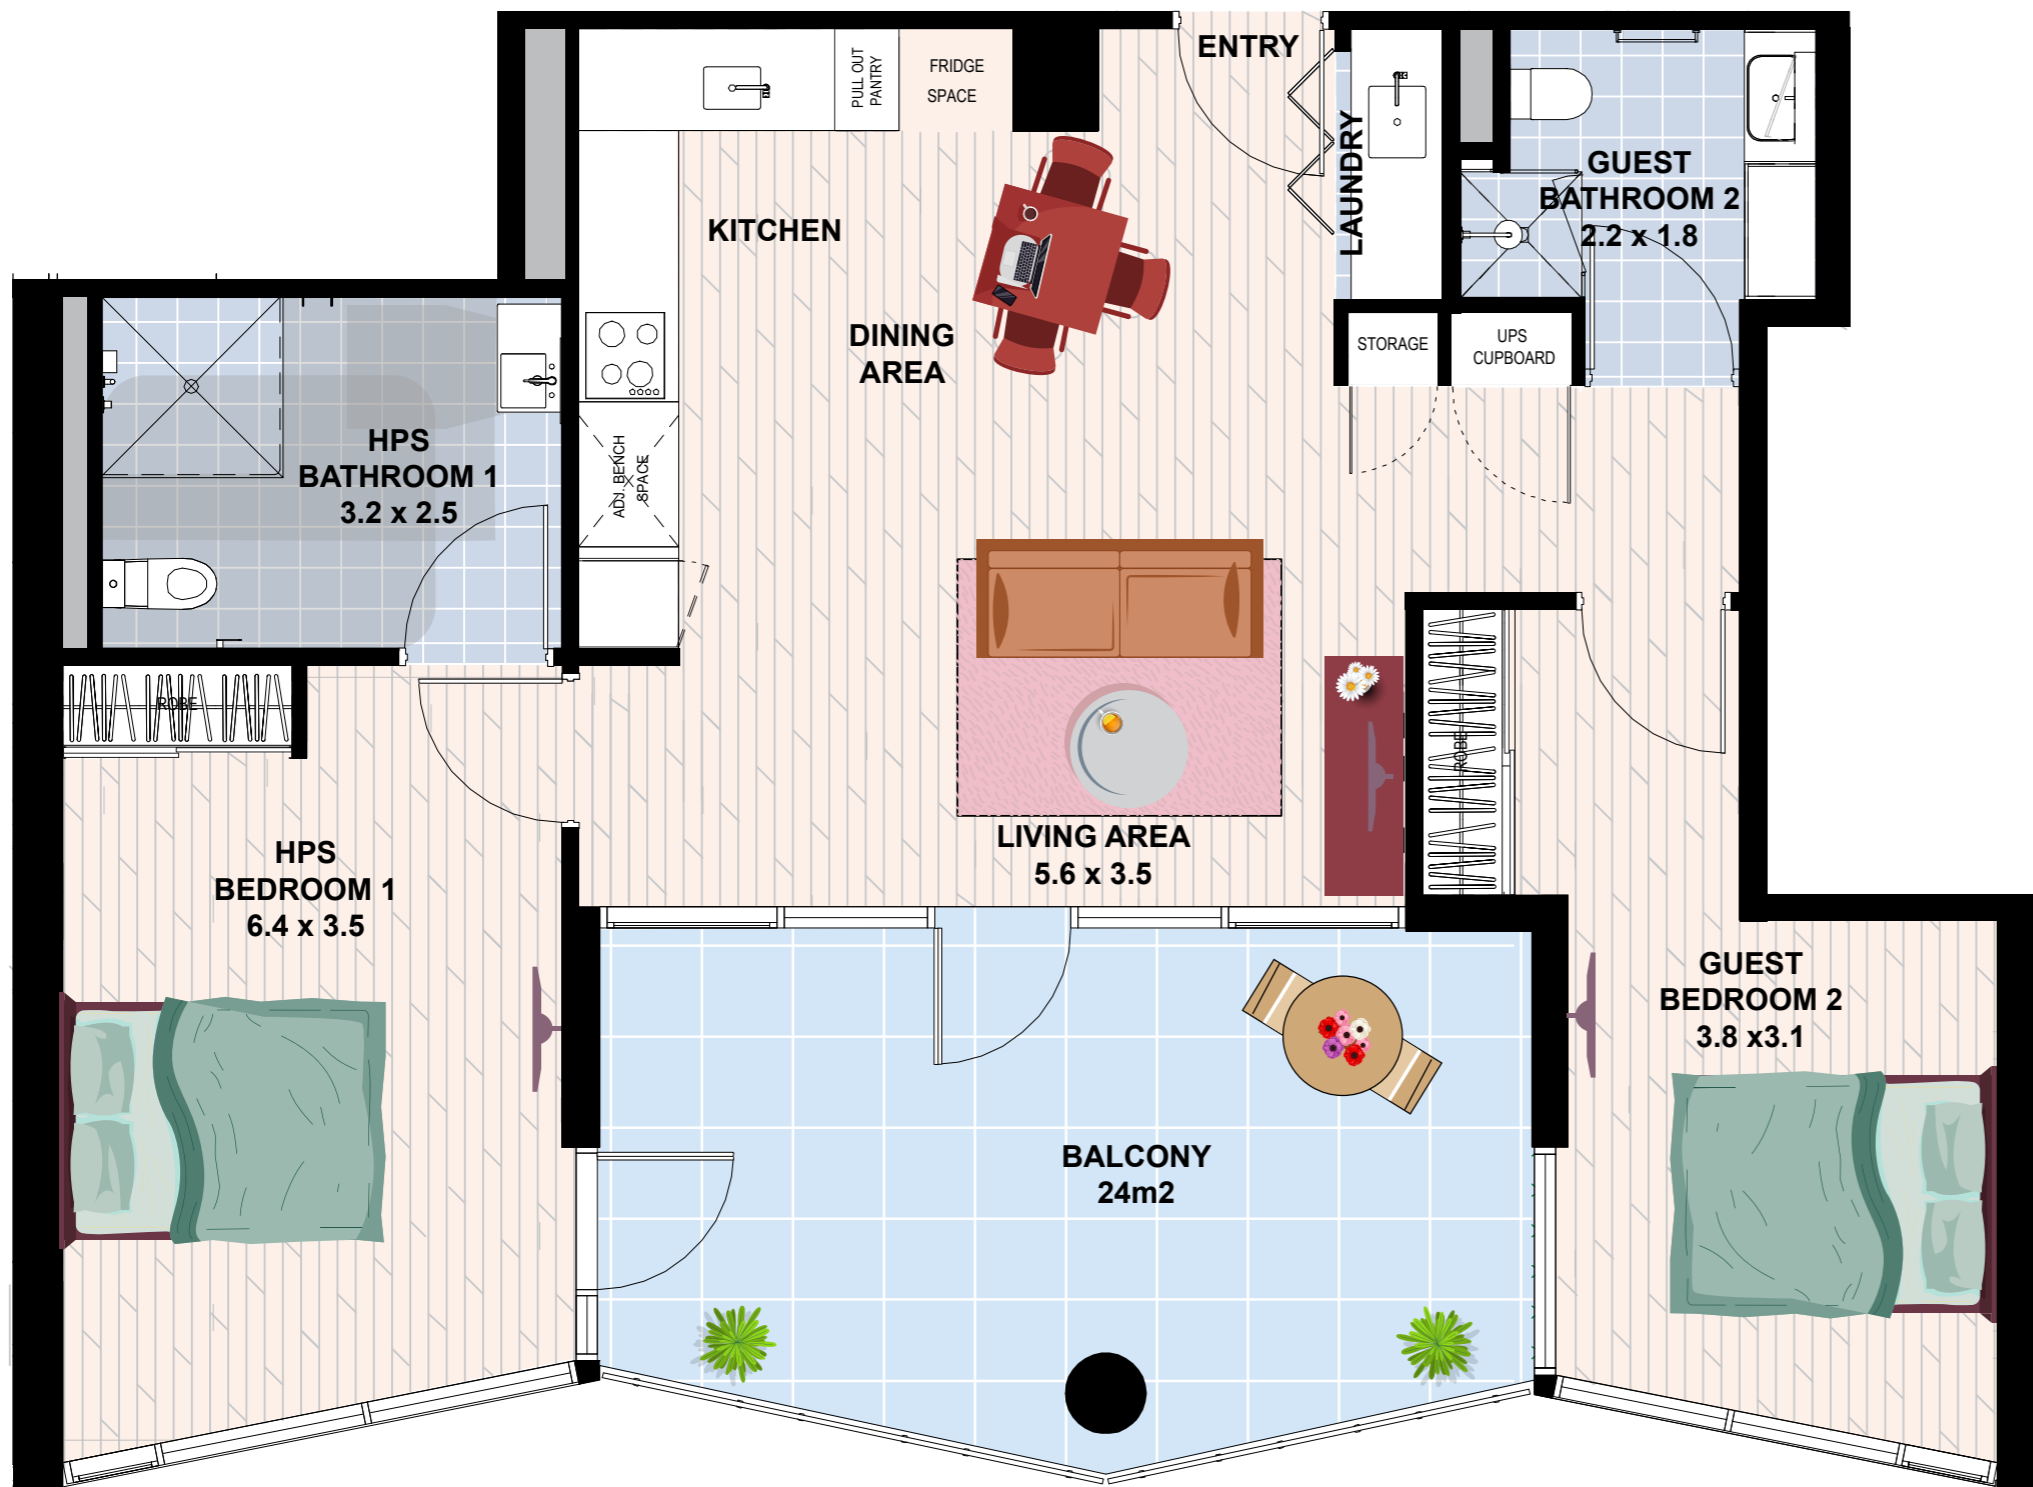

**CIRQUE DUET**  
**18 - 20 Ogilvie Road,**  
**MOUNT PLEASANT**  
**WA 6153**

# TYPE 01

Internal Area 75m<sup>2</sup>

External Area 10m<sup>2</sup>

**TOTAL AREA 85m<sup>2</sup>**

**NOTE: DESIGNS SUBJECT TO CHANGE**

**IMPROVED LIVEABILITY**

**FULLY ACCESSIBLE**

**HIGH PHYSICAL SUPPORT**