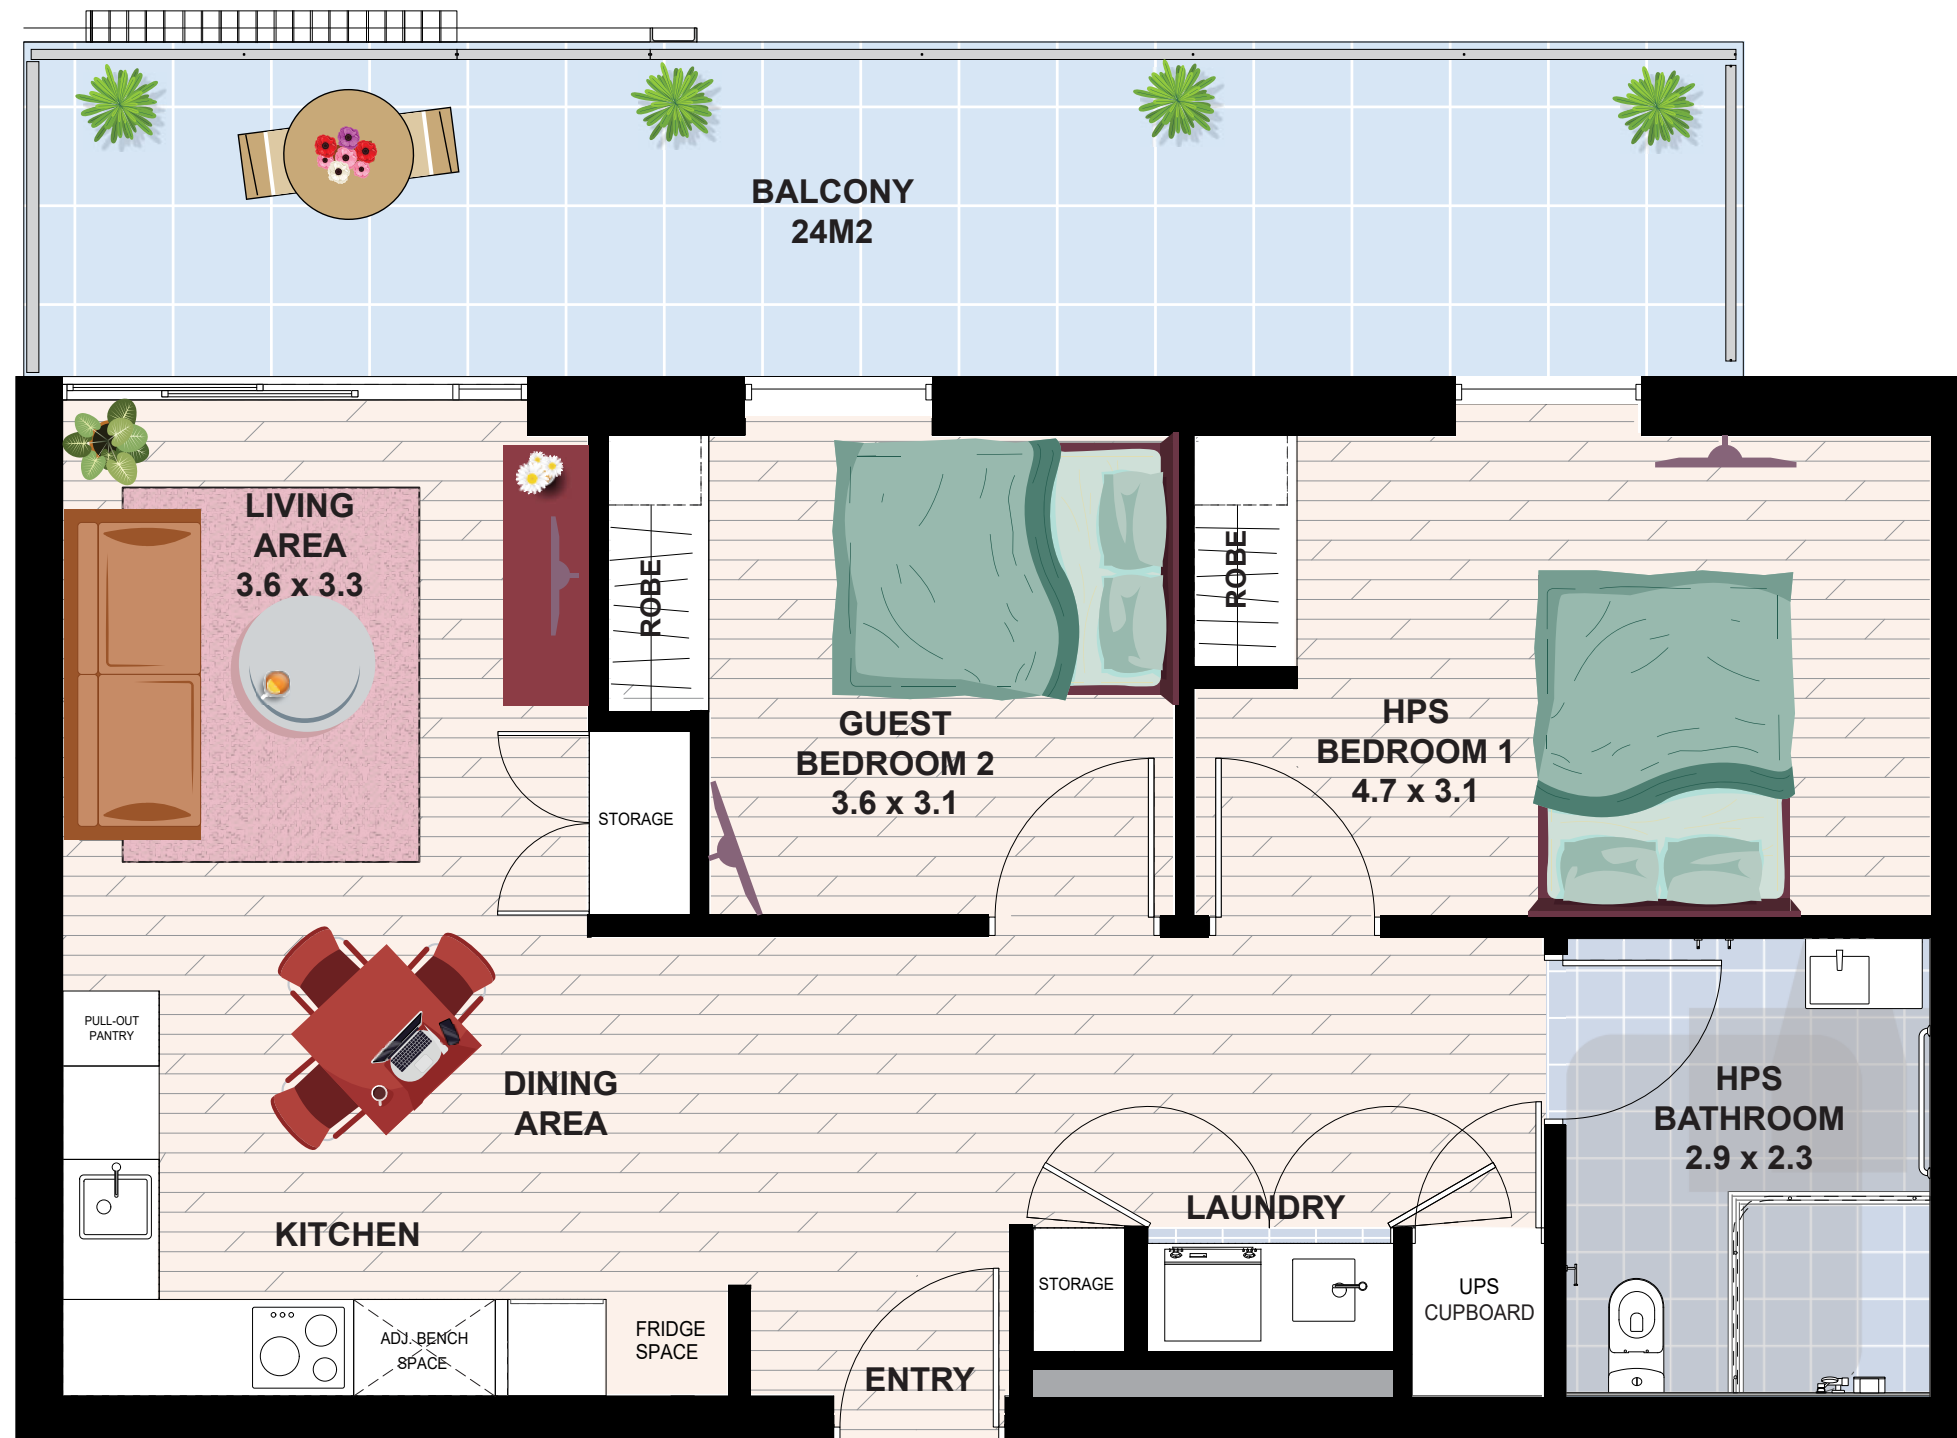

**NORWOOD GREEN  
NELSON TOWER  
96 Magill Road,  
NORWOOD SA 5067**

**TYPE 01**

Internal Area 85m<sup>2</sup>

External Area 24m<sup>2</sup>

**TOTAL AREA 109m<sup>2</sup>**

Magill Road

**NOTE: DESIGNS SUBJECT TO CHANGE**