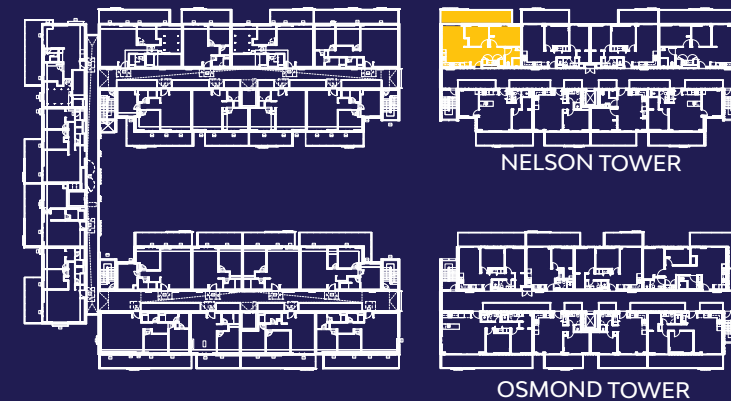

**NORWOOD GREEN  
NELSON TOWER  
96 Magill Road,  
NORWOOD SA 5067**

**TYPE 01**

Internal Area 85m<sup>2</sup>

External Area 24m<sup>2</sup>

**TOTAL AREA 109m<sup>2</sup>**

Magill Road

**NOTE: DESIGNS SUBJECT TO CHANGE**