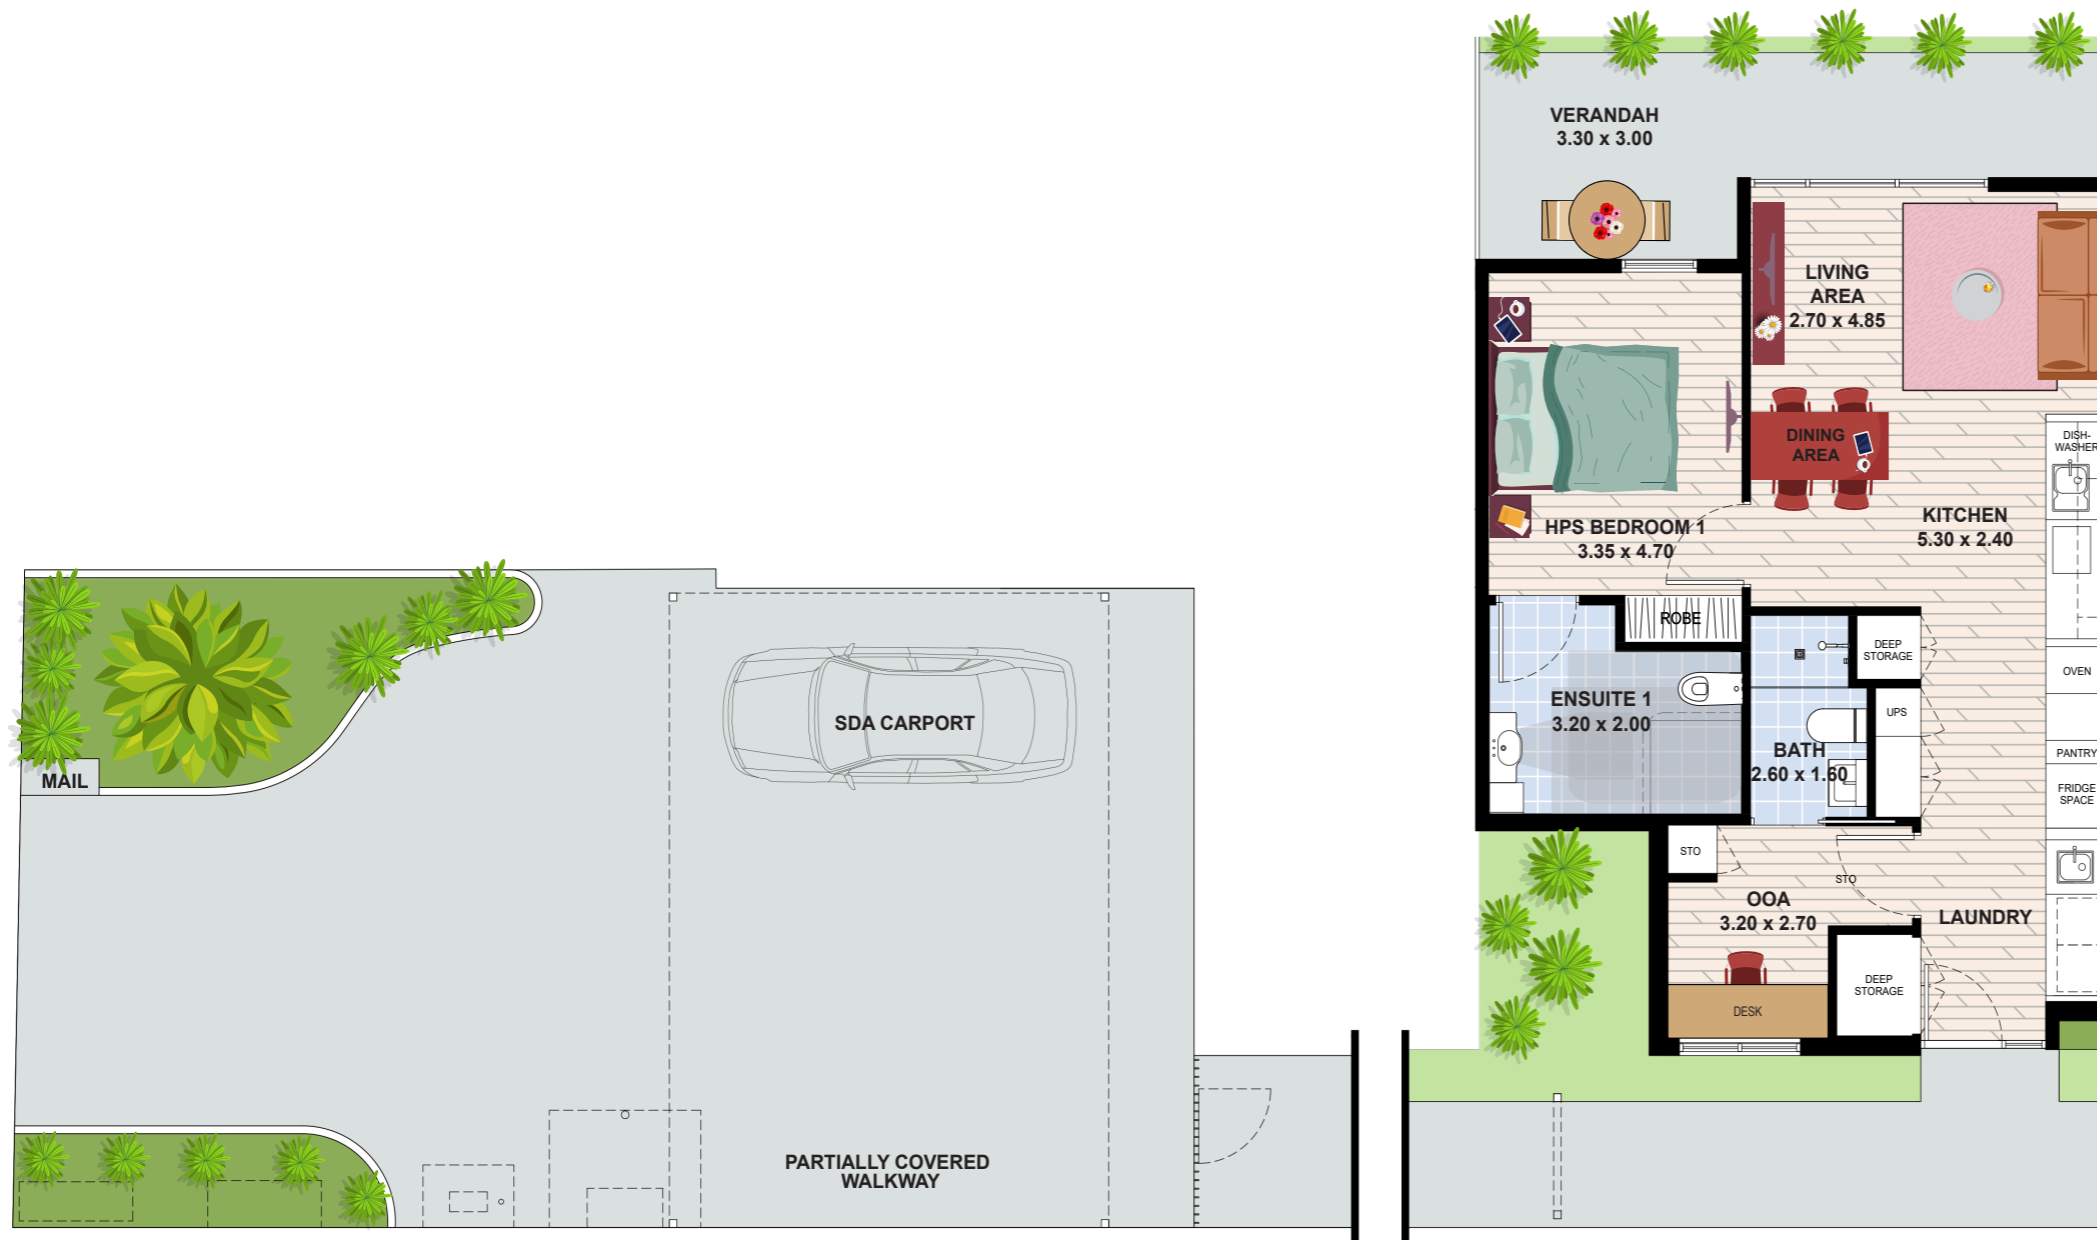

PASCOE VALE SOUTH VIC 3044

Villa 1

Bedroom/ Ensuite	23 m ²
Common Area	52 m ²
External Area	222 m ²
TOTAL AREA	297 m²

NOTE: DESIGNS SUBJECT TO CHANGE

**IMPROVED
LIVEABILITY**

**FULLY
ACCESSIBLE**

**HIGH PHYSICAL
SUPPORT**